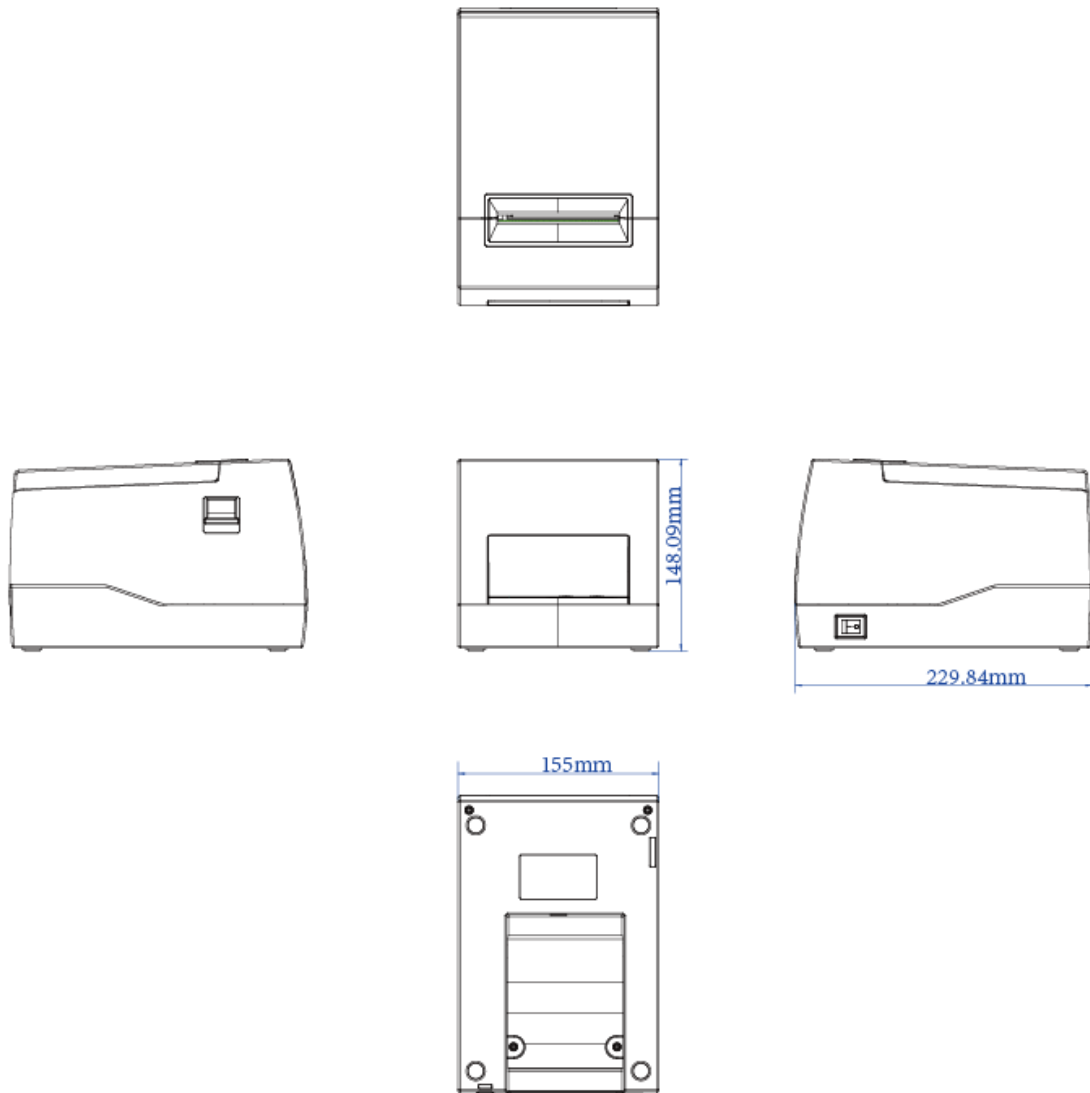

+

1.2

1.3

DL-886AW

DL-886BW

(2/2)

		DL-886AW	DL-886BW
		ASCII 8x16, 12x24 16x16, 24x24	
		DOS437 GB18030	
		Code 39, Code 93, EAN 8/13 (add on 2 & 5), UPC A/E	
		QR code	
		USB	
		100 ~240 50/60 0.6	
		12 2	
		41 - 104 (5 -40), 30% - 85%	
		-4 - 122 (-20 -50), 10% - 50%	
	(* *)	197.06()*132()*127.39()	229.84()*155()*148.09()
		805 ,	880 ,
		CCC	