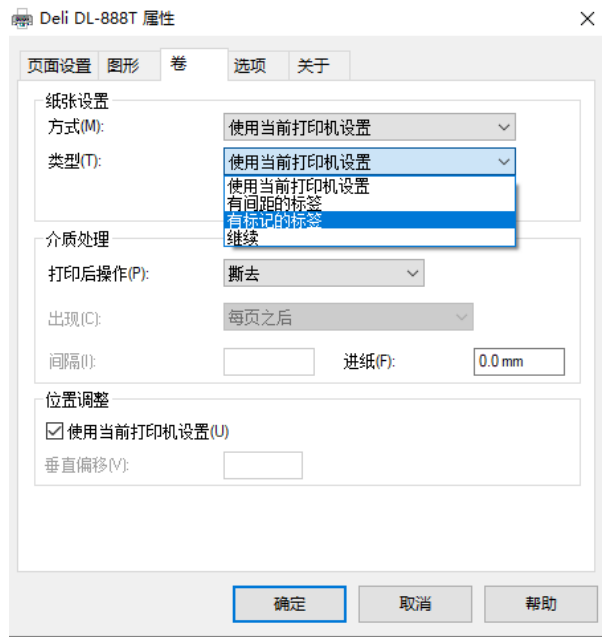

58mm 80mm

BarTender

2

2mm 3mm

BarTender

3

BarTender

4